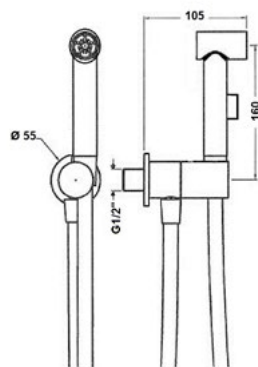

IDROSCOPINO + KIT DOCCIA **IS001 CR**

Hydrobrush Kit **IS001 CR**

ART.	COLOR	€
IS001CR	cromo • chrome	€ 105,00